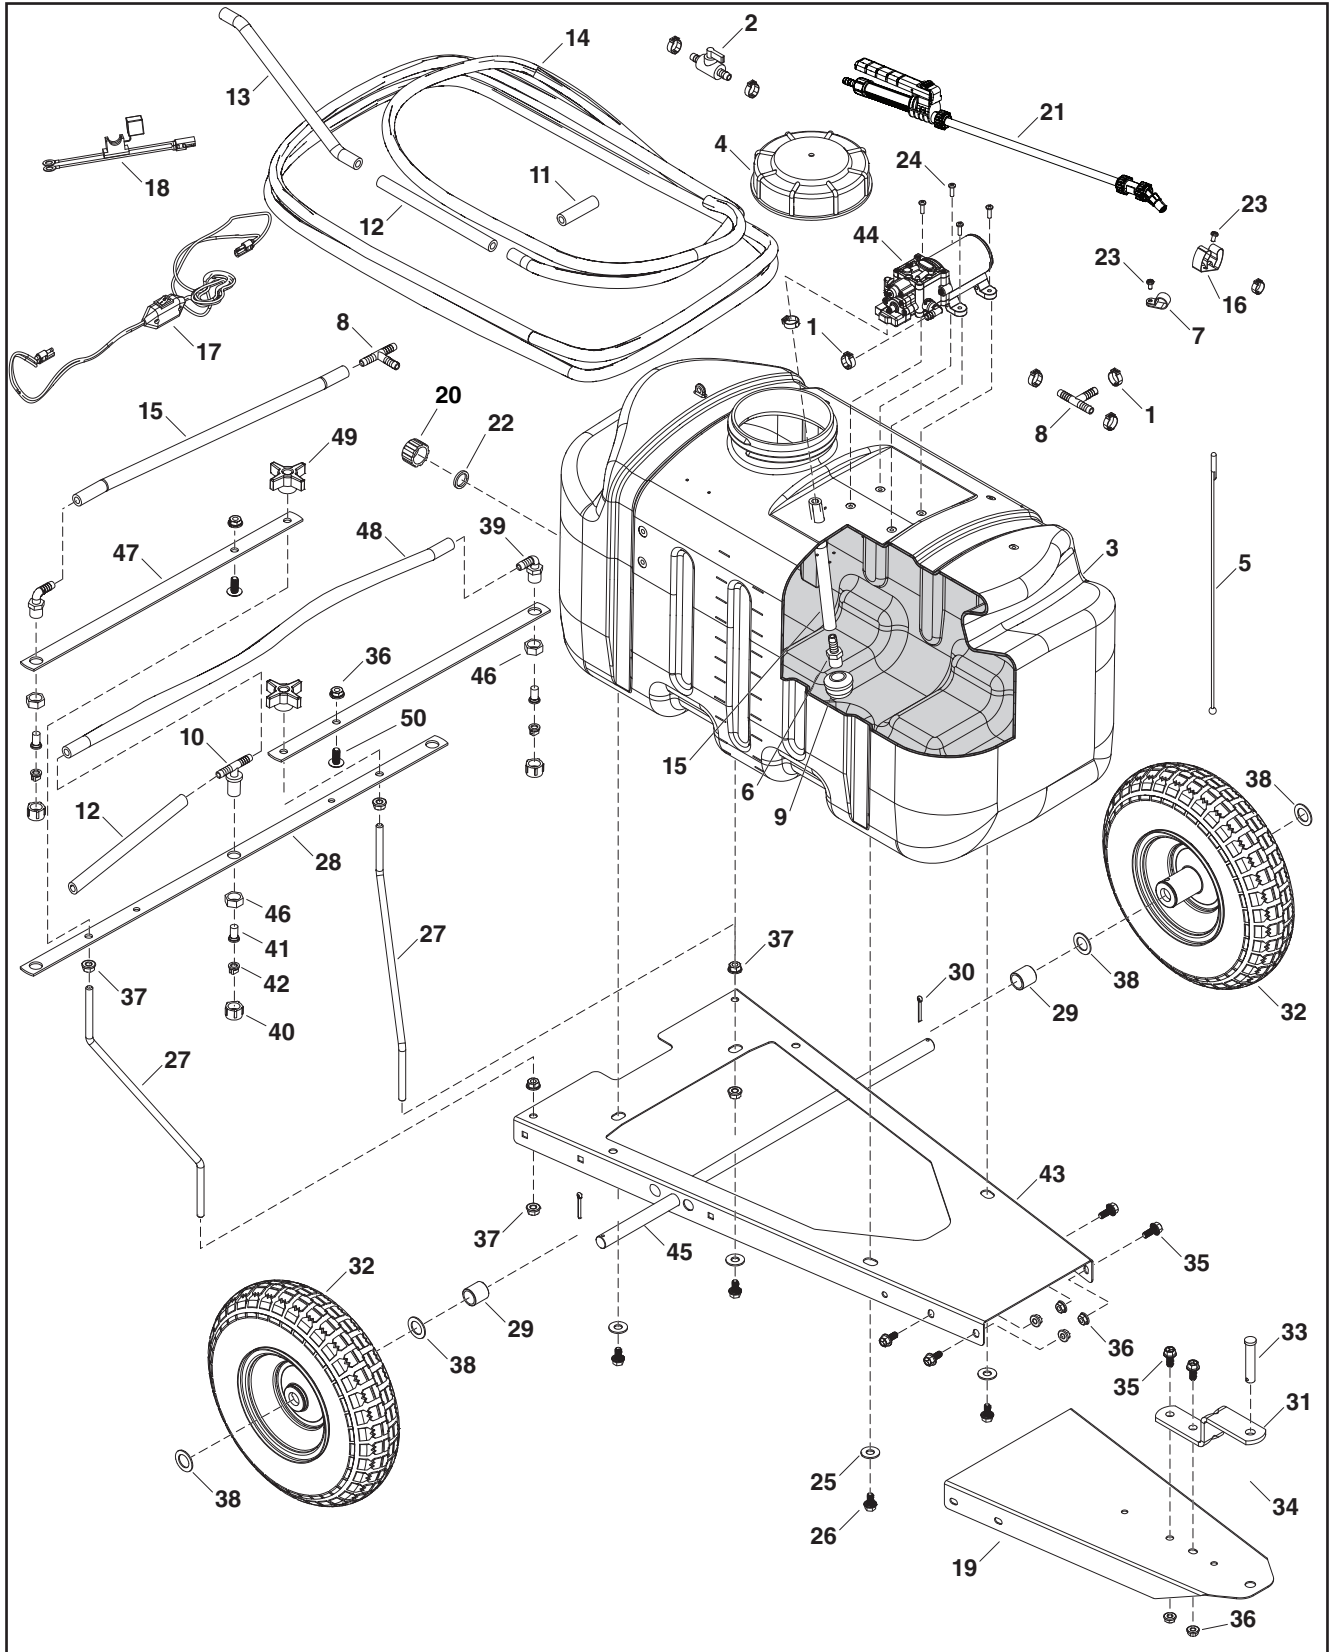

# Parts Diagram

# Parts Diagram

REF. NO.	PART NO.	QTY.	DESCRIPTION	REF. NO.	PART NO.	QTY.	DESCRIPTION
1	ST43652	8	HOSE CLAMP, 1/2"	28	ST43169BL3	1	CENTER BOOM
2	ST43014	1	IN LINE VALVE 3/8" BARB	29	28324	2	SPACER, .510ID X .750OD X .70
3	2-1054	1	25 GALLON TANK, DRILLED	30	43010	2	PIN, COTTER 1/8" X 1-1/4"
4	ST43175	1	TANK FILL CAP	31	23014BL1	1	BRACKET, HITCH
5	ST44017	1	LANYARD FOR TANK FILL CAP	32	45702Y	2	WHEEL & TIRE ASS'Y 4.10/3.5-4
6	ST43182	1	SUMP FITTING 3/8" BARB	33	ST43468	1	PIN, CLEVIS 1/2" X 2-1/2"
7	ST43191	1	HOSE HOLDER 3/8"	34	714-0117	1	PIN, 5/32" X 3/4" HAIR COTTER
8	ST43013	2	TEE 3/8" BARBS	35	ST65007	6	BOLT, FLANGE 5/16-18 X 3/4" GR
9	ST43258	1	SUMP STRAINER 3/8"	36	46584	6	NUT, HEX 5/16-18 WHIZ LOC
10	ST43192	1	TEE 3/8" BARBS TIP FITTING	37	44072	8	NUT, HEX 3/8-16 WHIZLOC
11	2-317	1	HOSE, 3/8" X 2.5"	38	1540-31	4	WASHER, .78 X 1.25 X .062
12	2-319	2	HOSE, 3/8" X 8.5"	39	ST43011	2	ELBOW, 3/8" BARB TIP FITTING W
13	2-324	1	HOSE, 3/8" X 15.5"	40	ST43012	3	TIP FITTING CAP NUT
14	2-1049	1	HOSE, 3/8" X 180"	41	ST43016	3	SPRAY TIP SCREEN W/CHECK
15	2-314	2	HOSE, 3/8" X 22"	42	2-882	3	SPRAY TIP, 110 FLAT FAN, 0.4
16	ST43287	1	SPRAY WAND HOLDER, LARGE	43	2-805BL3	1	MAIN FRAME
17	ST43472	1	WIRE HARNESS, SWITCH	44	ST43790	1	PUMP, REMCO 1.6 GPM 100 PSI
18	ST43483	1	WIRE HARNESS, BATTERY	45	2-746	1	AXLE, 1/2" DIA.
19	2-896BL3	1	HITCH TRIANGLE	46	2-866	3	NUT, 11/16" NOZZLE RETAINING
20	48719	1	CAP, 3/4" GHT DRAIN	47	ST43170BL3	2	BOOM EXTENSION
21	2-1050	1	SPRAY WAND, PLASTIC TIP X 18	48	2-325	1	HOSE, 3/8" X 31"
22	ST43684	1	WASHER FOR DRAIN CAP	49	ST43289	2	KNOB, 3/8" LOCKING
23	46677	2	SCREW, 10-24 X 3/8" PL	50	43814	2	SCREW, 5/16-18 X 3/4"
24	ST65258	4	SCREW, PAN #10-24 X 5/8" PHIL.	-	ST43314	2	CLIP, PLASTIC WIRE HARNESS*
25	43070	4	WASHER, .438 X 1 X .083	-	MT3980	1	LABEL, WARNING - CHEMICAL HAZARD*
26	ST65011	4	BOLT, FLANGE 5/16-18 X 5/8" GR	-	3-455	1	OWNERS MANUAL*
27	ST43532	2	BOOM SUPPORT ROD	-	ST50749	1	FUSE 32V 15A ATO/ATC (SERVICE PART)*

\* Not Shown